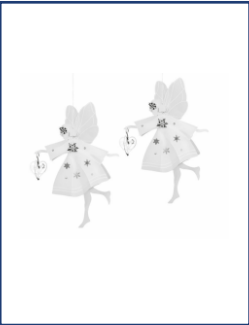

# Dancing fairies

## Product description

Description:  
The dancing fairy is born on a star. Barefoot and ethereal in her delicate violet dress, she dances on a light breeze as she gently waves her hand - visible one moment and invisible the next.

## Product description

Description:  
The little white fairy is barefoot and ethereal in her beautiful white dress made of transparent paper. She dances in the light breeze as she gently holds a heart of flowers in her small hand.